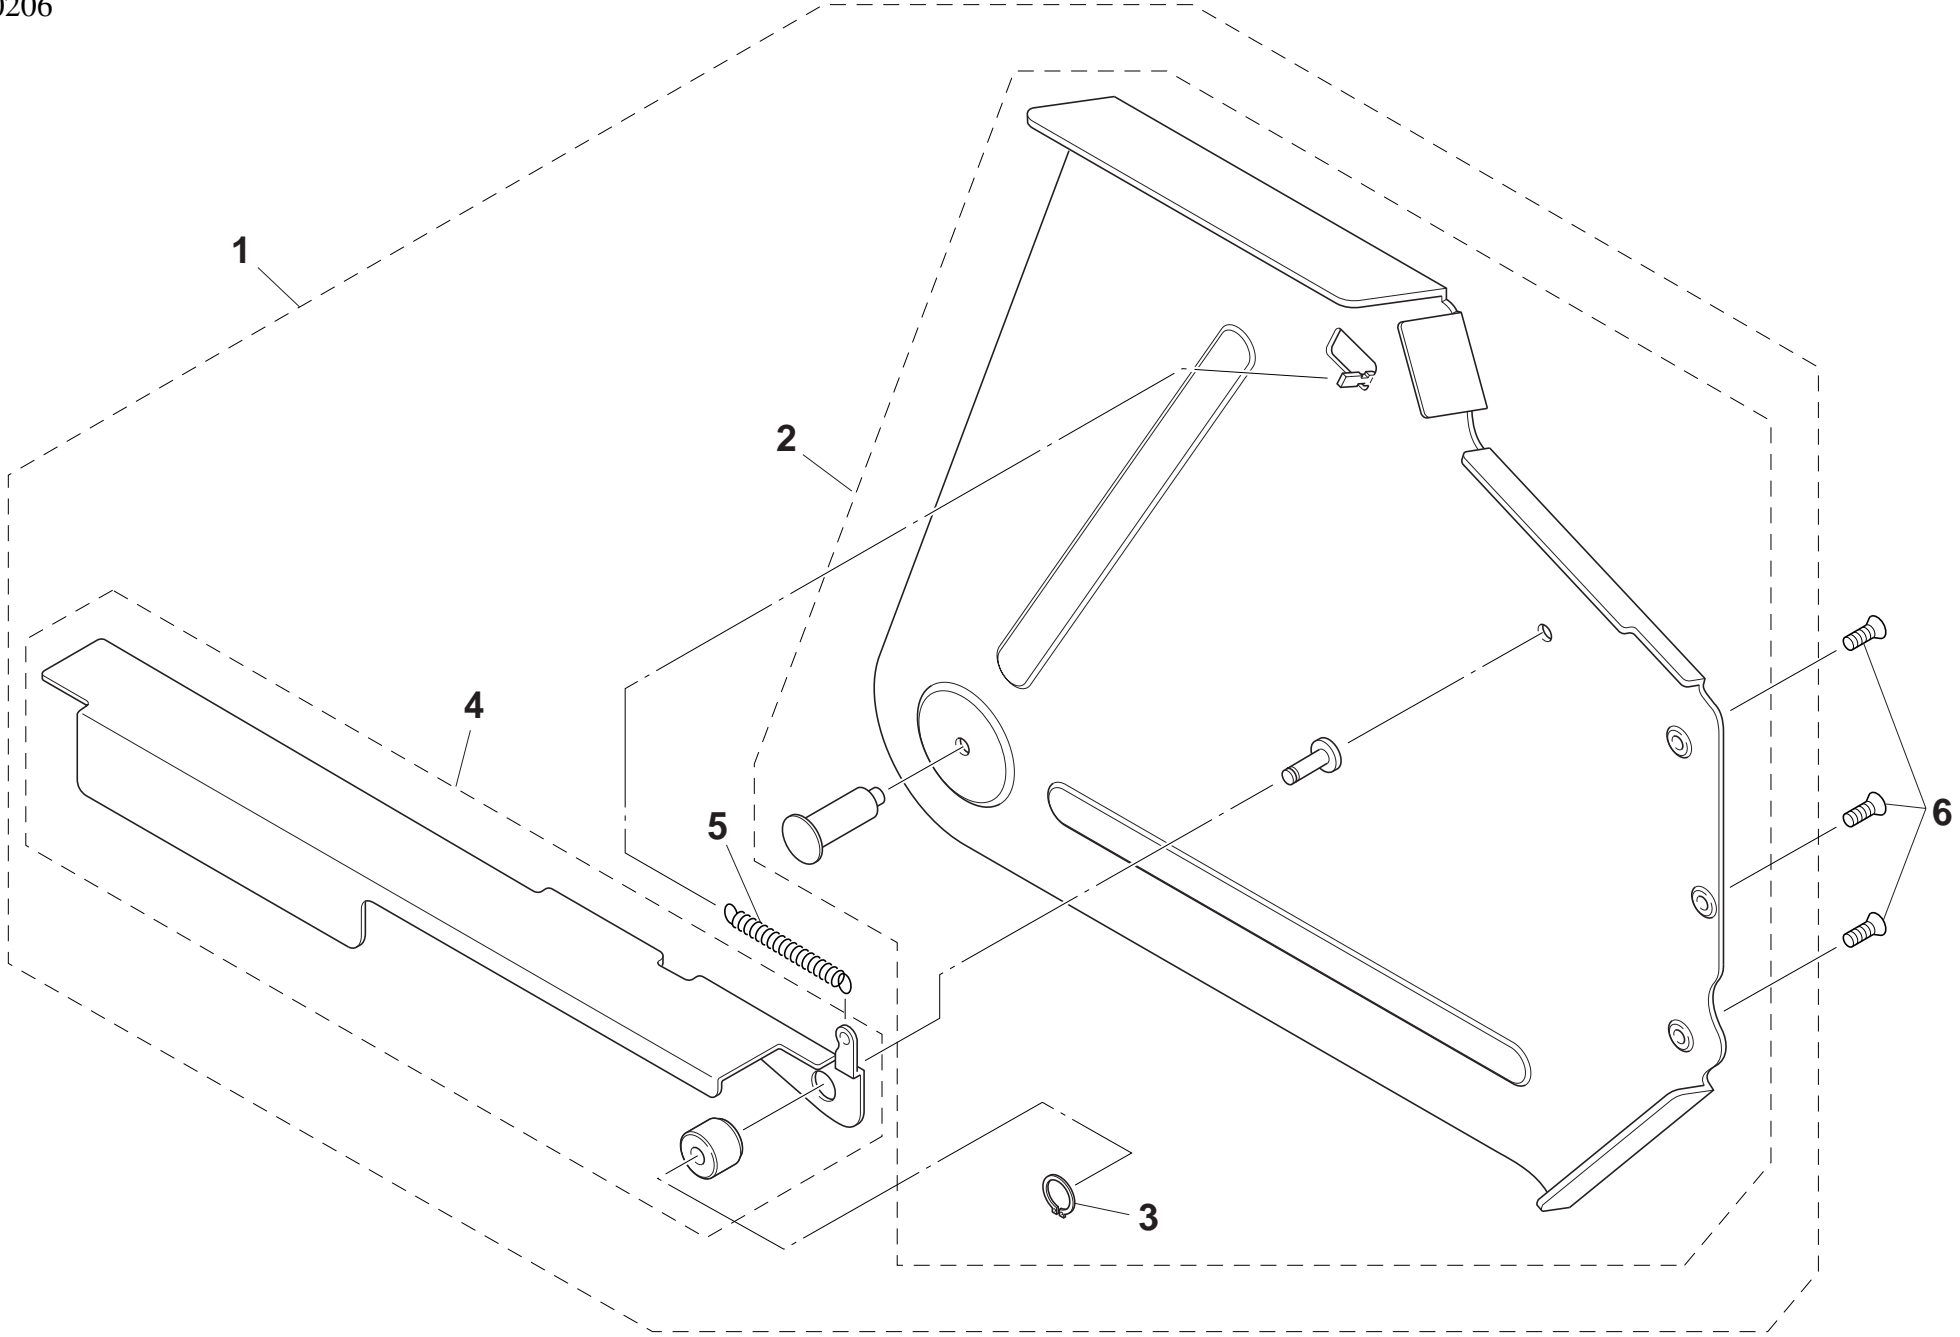

KW1-0206

No.	Part No.	Part Name	Q'ty	Remarks
1	KW1-M22D0-10X	REEL HOLDER ASSY	1	
2	KW1-M22D1-10X	REEL PLATE ASSY	1	
3	K87-M11D7-20X	CIRCLIP C	1	
4	KW1-M22DA-10X	TENSION LEVER ASSY	1	
5	K87-M22DL-00X	SPRING	1	
6	K87-M55BN-00X	SCREW,FLAT HEAD +	3	
7				
8				
9				
10				
11				
12				
13				
14				
15				
16				
17				
18				
19				
20				
21				
22				
23				
24				
25				
26				
27				
28				
29				
30				
31				
32				
33				
34				
35				
36				
37				
38				

No.	Part No.	Part Name	Q'ty	Remarks
39				
40				
41				
42				
43				
44				
45				
46				
47				
48				
49				
50				
51				
52				
53				
54				
55				
56				
57				
58				
59				
60				
61				
62				
63				
64				
65				
66				
67				
68				
69				
70				
71				
72				
73				
74				
75				
76