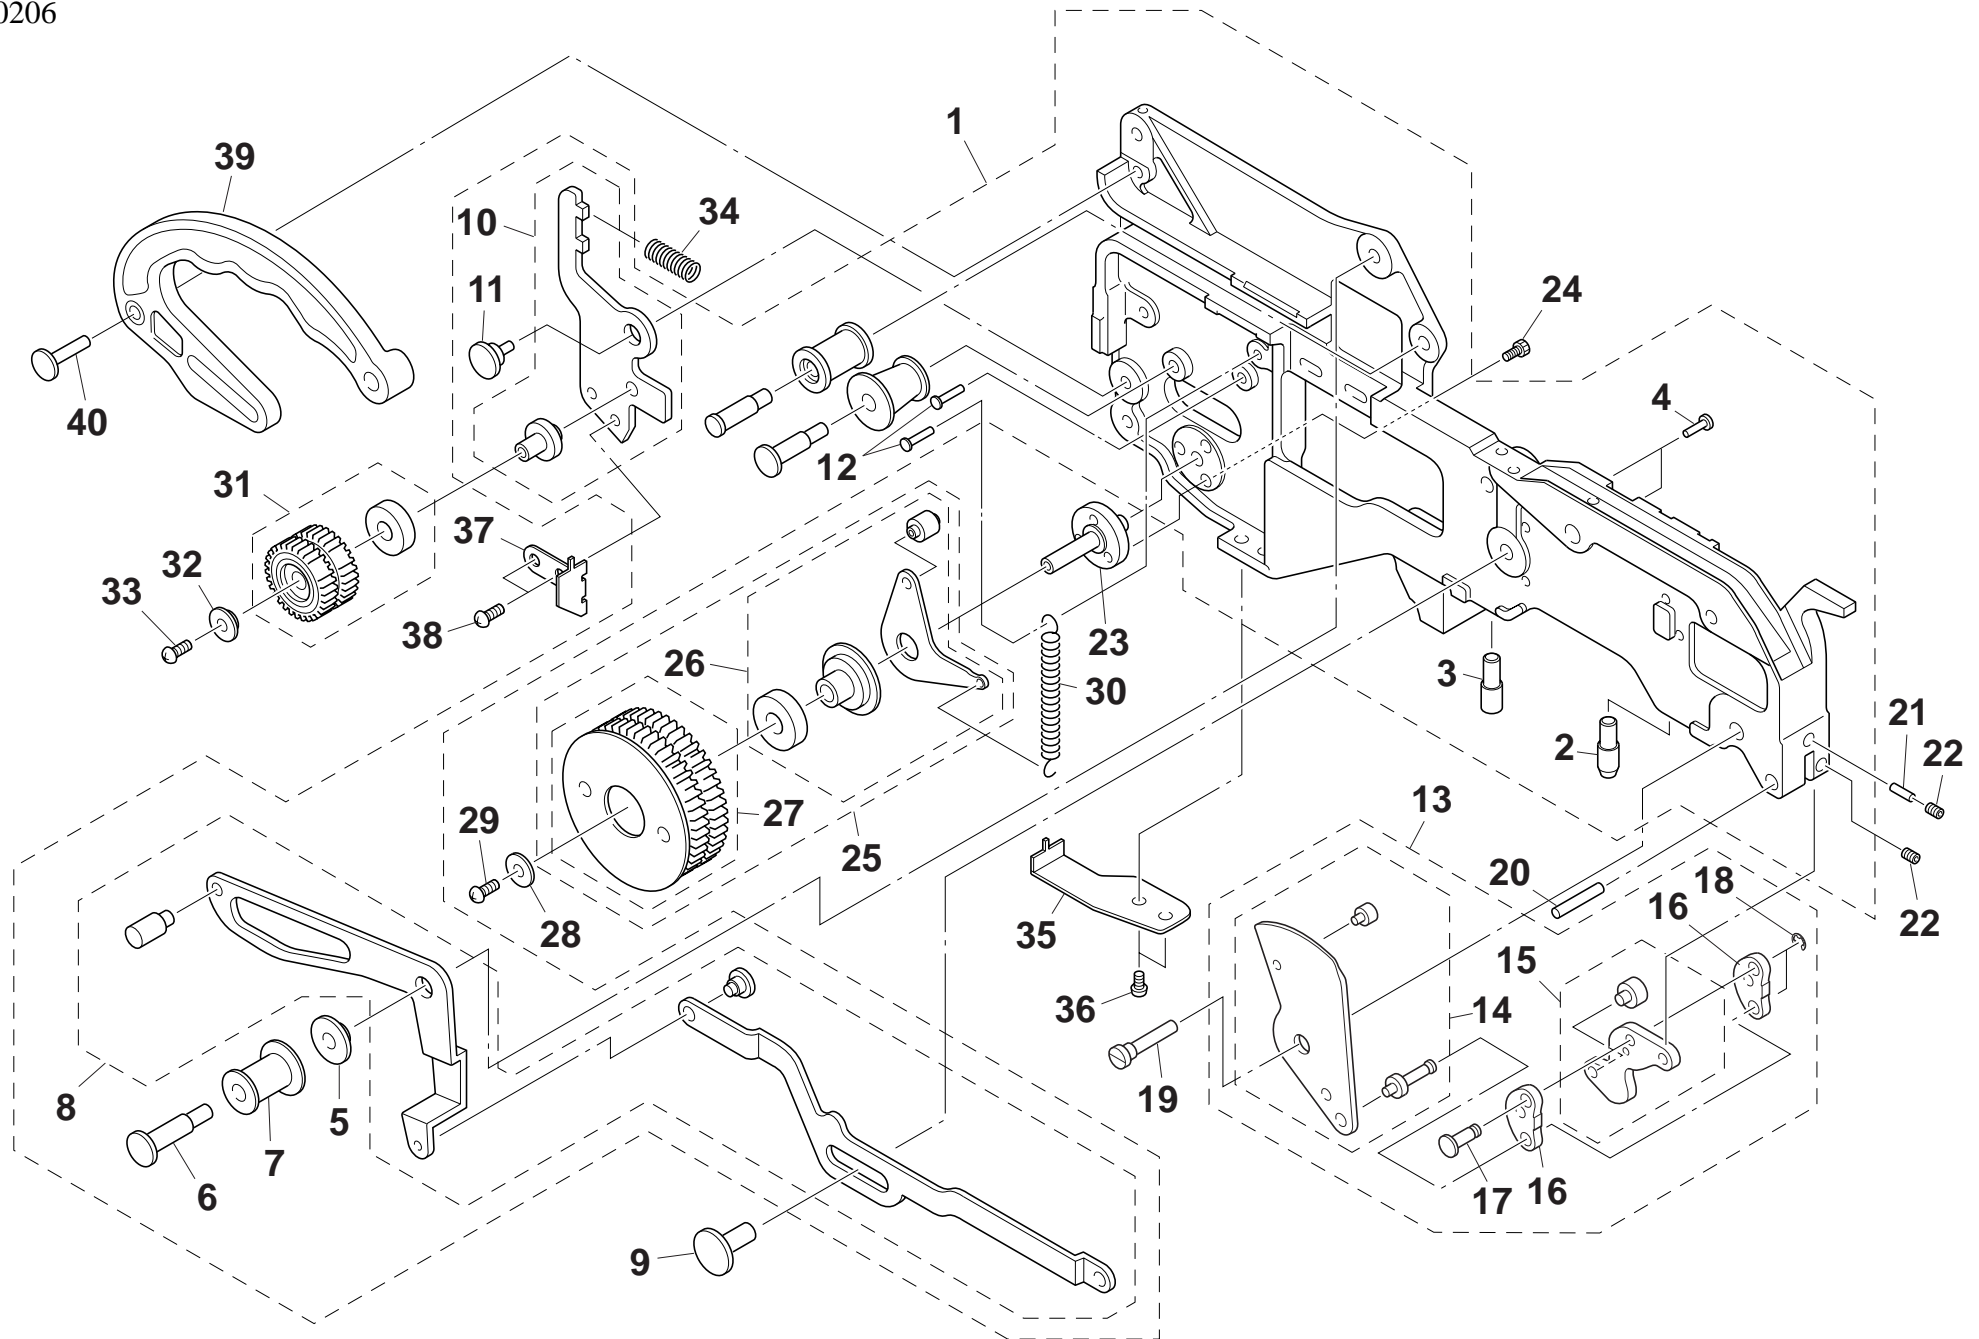

KW1-0206

No.	Part No.	Part Name	Q'ty	Remarks
1	KW1-M2210-00X	BODY ASSY	1	
2	K87-M1112-10X	KNOCK PIN	1	FRONT
3	KW1-M1113-00X	KNOCK PIN	1	REAR
4	K87-M1115-00X	CIRCULAR RIVET	2	
5	KW1-M226F-00X	LEVER METAL	1	
6	KW1-M226H-00X	METAL AXIS	1	
7	KW1-M226W-00X	ROLLER	1	
8	KW1-M2250-00X	HANDLE LEVER ASSY	1	
9	KW1-M116K-00X	LEVER AXIS	1	
10	KW1-M226D-00X	TENSION LEVER ASSY	1	
11	KW1-M116F-00X	LEVER AXIS PIN	1	
12	K87-M1115-00X	CIRCULAR RIVET	2	
13	KW1-M2231-00X	CLAMP LEVER UNIT	1	
14	KW1-M2232-00X	CLAMP LEVER ASSY	1	
15	K87-M213A-00X	CLANK ARM ASSY	1	
16	K87-M113D-00X	ARM	2	
17	K87-M113E-00X	HINGE PIN 2	1	
18	K87-M11D7-00X	CIRCLIP E	2	
19	K87-M213L-10X	CLAMP LEVER AXIS	1	
20	K87-M213M-00X	AXIS PIN	1	
21	K87-M113H-00X	PUSH PIN	1	
22	K87-M111V-00X	SCREW,SET	2	
23	KW1-M226J-00X	METAL SHAFT	1	
24	KW1-M22B5-00X	BOLT,HEX SOCKET HEAD	3	
25	KW1-M2291-00X	DRIVE ROLLER UNIT	1	
26	KW1-M2292-00X	INDENTATION LVR ASSY	1	
27	KW1-M229F-00X	DRIVE ROLLER ASSY	1	
28	K87-M117B-00X	PLANE WASHER	1	
29	K87-M11BB-00X	SCREW,FLAT HEAD + IB	1	
30	KW1-M229K-00X	SPRING	1	
31	KW1-M229L-00X	IDLE ROLLER ASSY	1	
32	KW1-M229R-00X	COLLAR	1	
33	K87-M21BB-00X	SCREW,TRUSS HEAD	1	
34	KW1-M119P-00X	SPRING	1	
35	KW1-M22A1-00X	LOWER GUIDE PLATE R	1	
36	K87-M53BS-00X	SCREW,PAN HEAD +	2	
37	KW1-M22A3-00X	LOWER GUIDE PLATE L	1	
38	K87-M111N-00X	SCREW,PAN HEAD +	2	

No.	Part No.	Part Name	Q'ty	Remarks
39	KW1-M125L-10X	HOLD ARM	1	BLACK H7045
40	KW1-M115M-00X	ARM AXIS	1	
41				
42				
43				
44				
45				
46				
47				
48				
49				
50				
51				
52				
53				
54				
55				
56				
57				
58				
59				
60				
61				
62				
63				
64				
65				
66				
67				
68				
69				
70				
71				
72				
73				
74				
75				
76