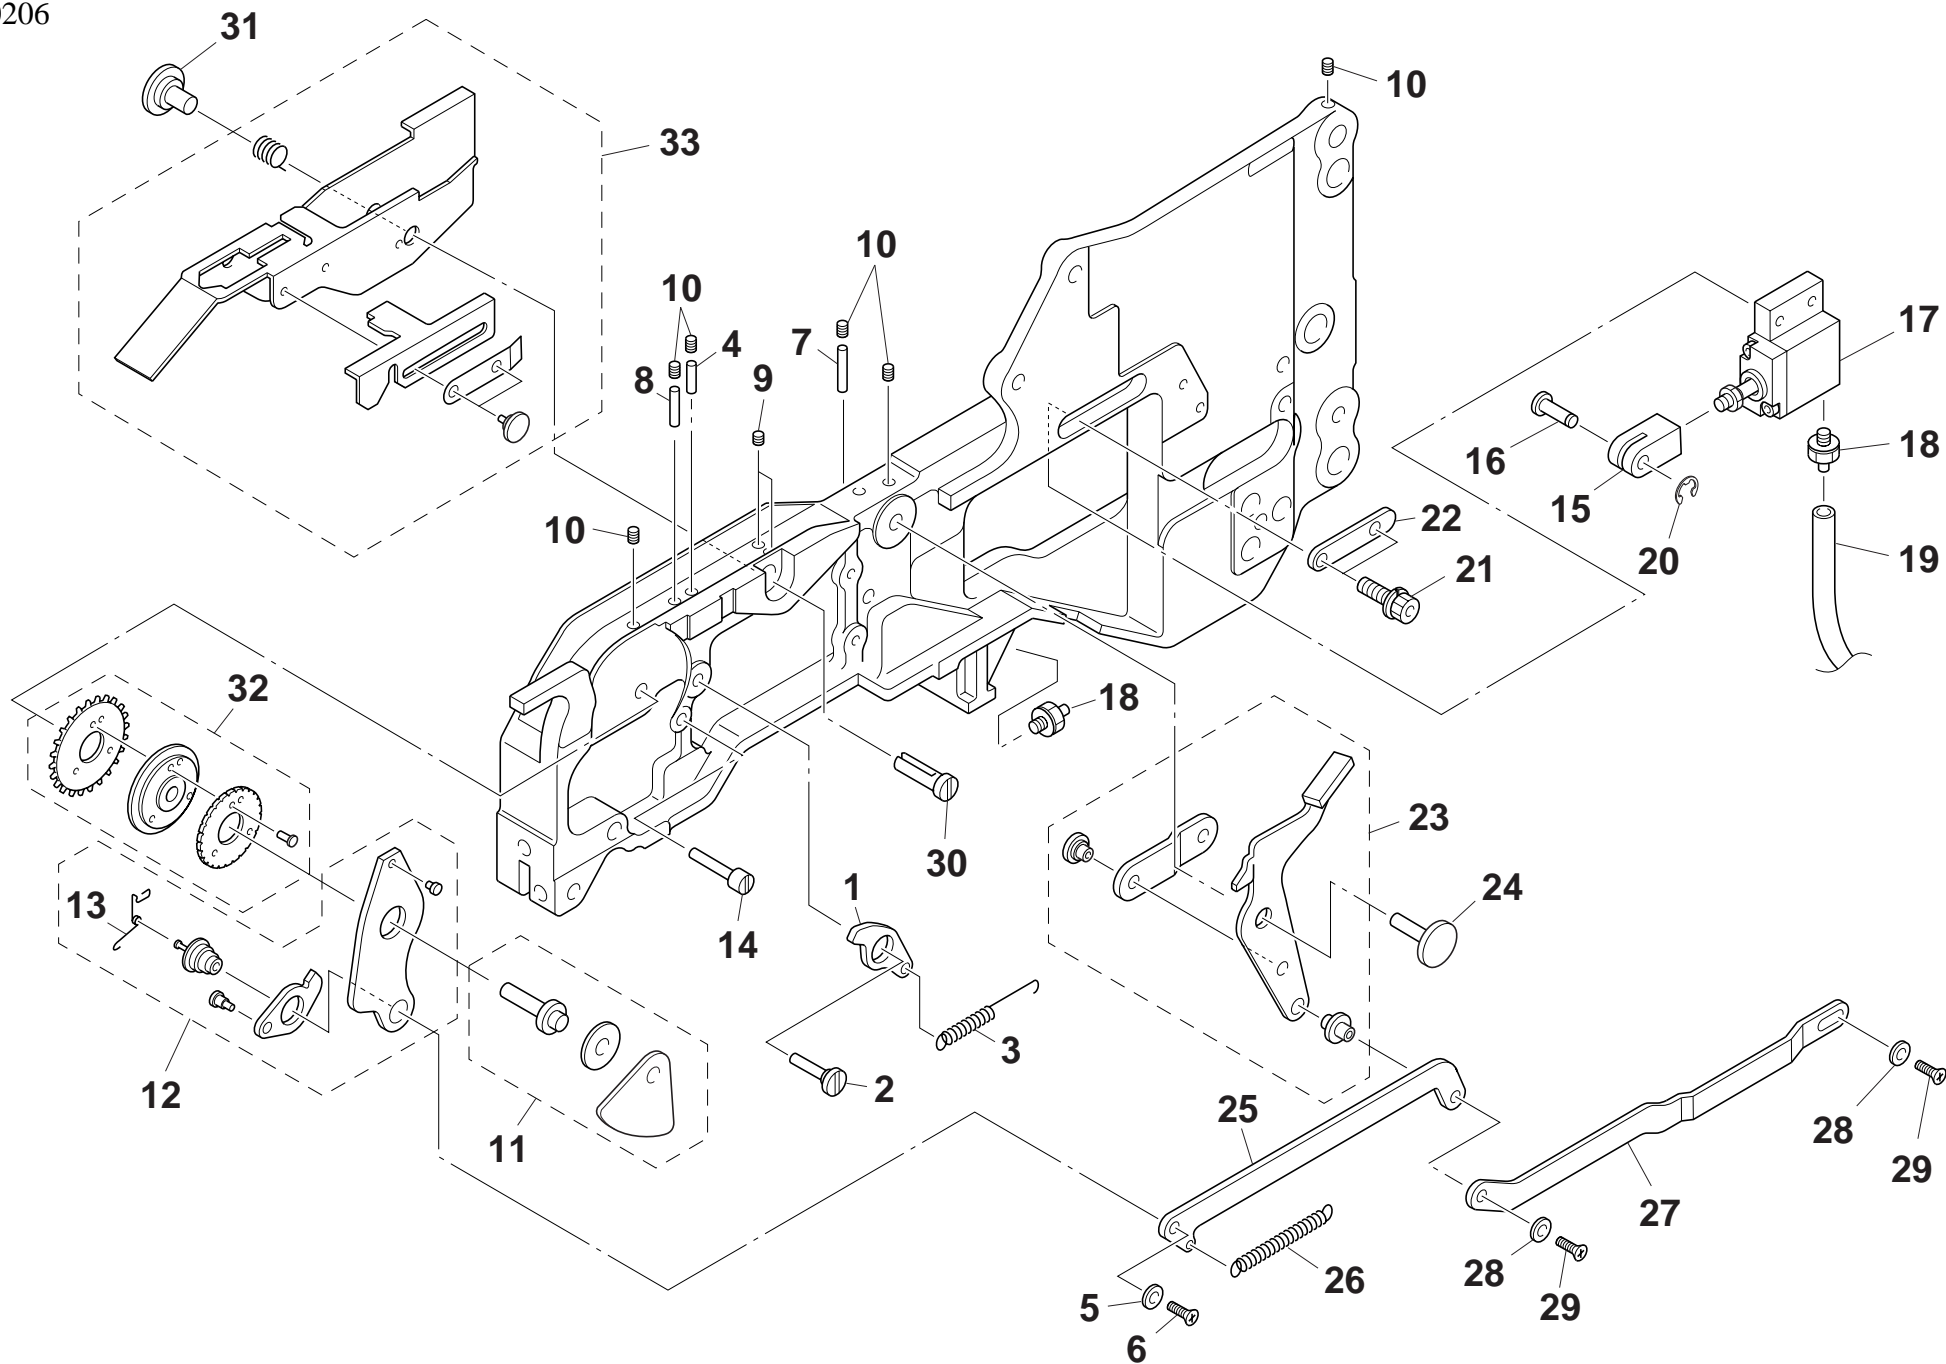

KW1-0206

No.	Part No.	Part Name	Q'ty	Remarks
1	K87-M111H-20X	BACK STOPPER	1	
2	K87-M211B-00X	BACK STOPPER AXIS	1	
3	KW1-M111A-00X	SPRING	1	
4	K87-M111G-00X	PUSH PIN	1	
5	K87-M111C-00X	PLANE WASHER	1	
6	K87-M11BF-00X	SCREW,FLAT HEAD +IB	1	
7	K87-M111D-00X	PUSH PIN	1	
8	K87-M111G-100	PUSH PIN	1	
9	K87-M111T-00X	SCREW,SET	2	
10	K87-M111R-00X	SCREW,SET	6	
11	K87-M212L-10X	SPROCKET AXIS ASSY	1	
12	KW1-M222A-00X	RACKING LEVER ASSY	1	
13	K87-M112D-10X	COIL SPRING	1	
14	KW1-M221F-10X	STOPPER PIN	1	
15	K87-M1181-00X	ROD CONNECT	1	
16	K87-M1184-00X	CONNECT PIN	1	
17	KW1-M2285-00X	MULTI CYLINDER	1	
18	K87-M56C1-00X	BARB CONNECTOR	2	
19	KW1-M22B1-00X	AIR HOSE	1	L60
20	K87-M11B9-00X	CIRCLIP E	1	
21	KW1-M22B6-00X	BOLT,SOCKET HEAD SW	2	
22	KW1-M2284-00X	CYLINDER ADJ PLATE	1	
23	KW1-M224A-00X	HAND LEVER ASSY	1	
24	KW1-M116K-00X	LEVER AXIS	1	
25	KW1-M2277-00X	MAIN ARM	1	
26	KW1-M221E-00X	SPRING	1	
27	KW1-M224D-00X	SUB ARM	1	
28	K87-M111C-00X	PLANE WASHER	2	
29	K87-M11BF-00X	SCREW,FLAT HEAD +IB	2	
30	K87-M214N-00X	GUIDE AXIS	1	
31	K87-M214P-00X	GUIDE PIN	1	
32	K87-M1120-10X	SPROCKET ASSY	1	
33	KW1-M2240-00X	TAPE GUIDE ASSY	1	
34				
35				
36				
37				
38				