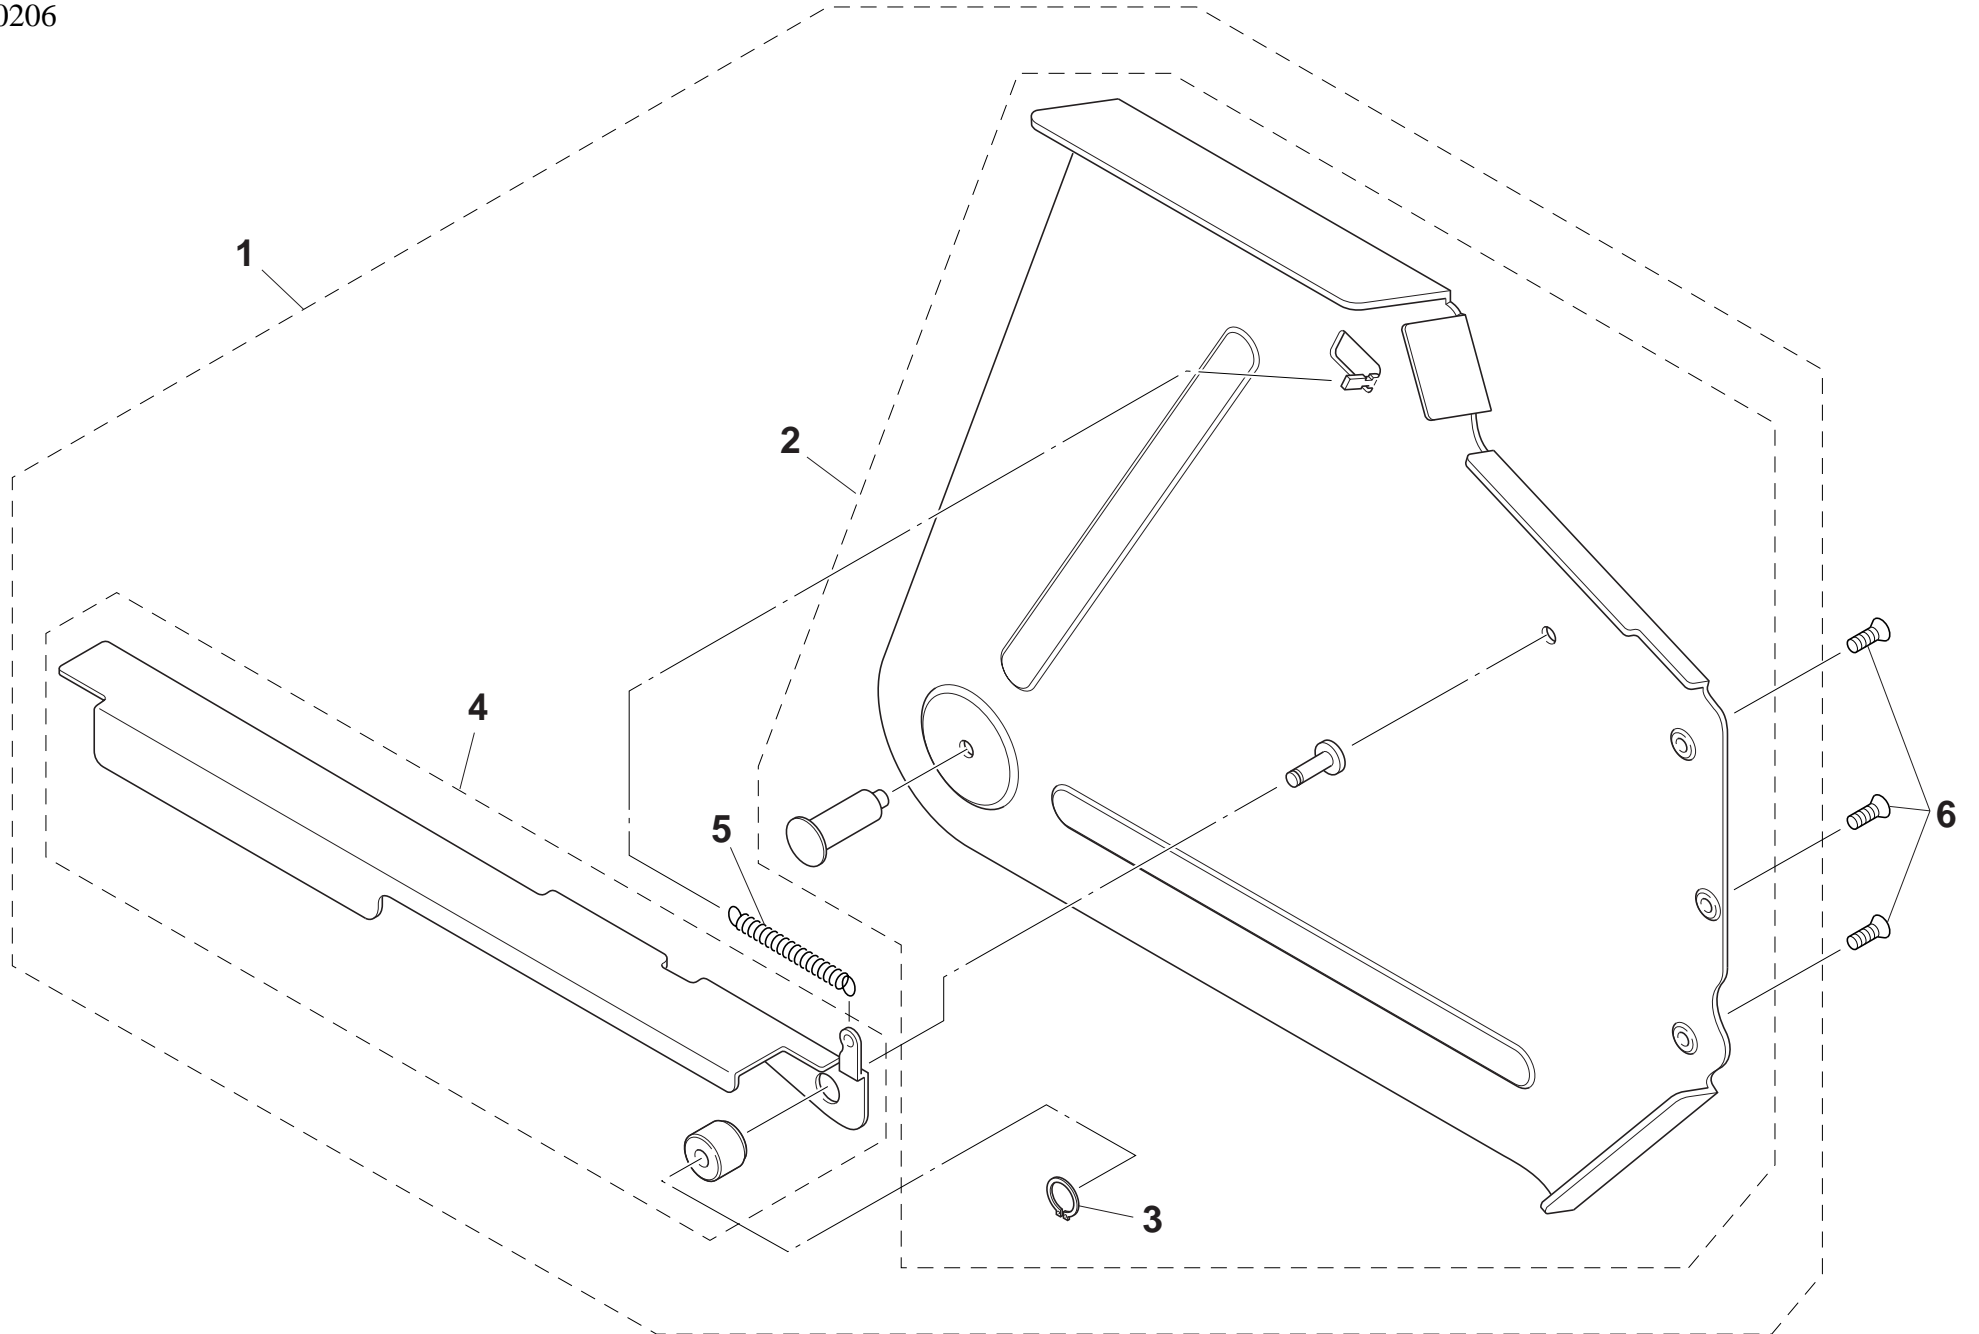

KW1-0206

No.	Part No.	Part Name	Q'ty	Remarks
1	KW1-M32D0-10X	REEL HOLDER ASSY	1	
2	KW1-M32D1-10X	REEL PLATE ASSY	1	
3	K87-M11D7-20X	CIRCLIP C	1	
4	KW1-M32DA-10X	TENSION LEVER ASSY	1	
5	K87-M22DL-00X	SPRING	1	
6	K87-M55BN-00X	SCREW,FLAT HEAD +	3	
7				
8				
9				
10				
11				
12				
13				
14				
15				
16				
17				
18				
19				
20				
21				
22				
23				
24				
25				
26				
27				
28				
29				
30				
31				
32				
33				
34				
35				
36				
37				
38				

No.	Part No.	Part Name	Q'ty	Remarks
39				
40				
41				
42				
43				
44				
45				
46				
47				
48				
49				
50				
51				
52				
53				
54				
55				
56				
57				
58				
59				
60				
61				
62				
63				
64				
65				
66				
67				
68				
69				
70				
71				
72				
73				
74				
75				
76