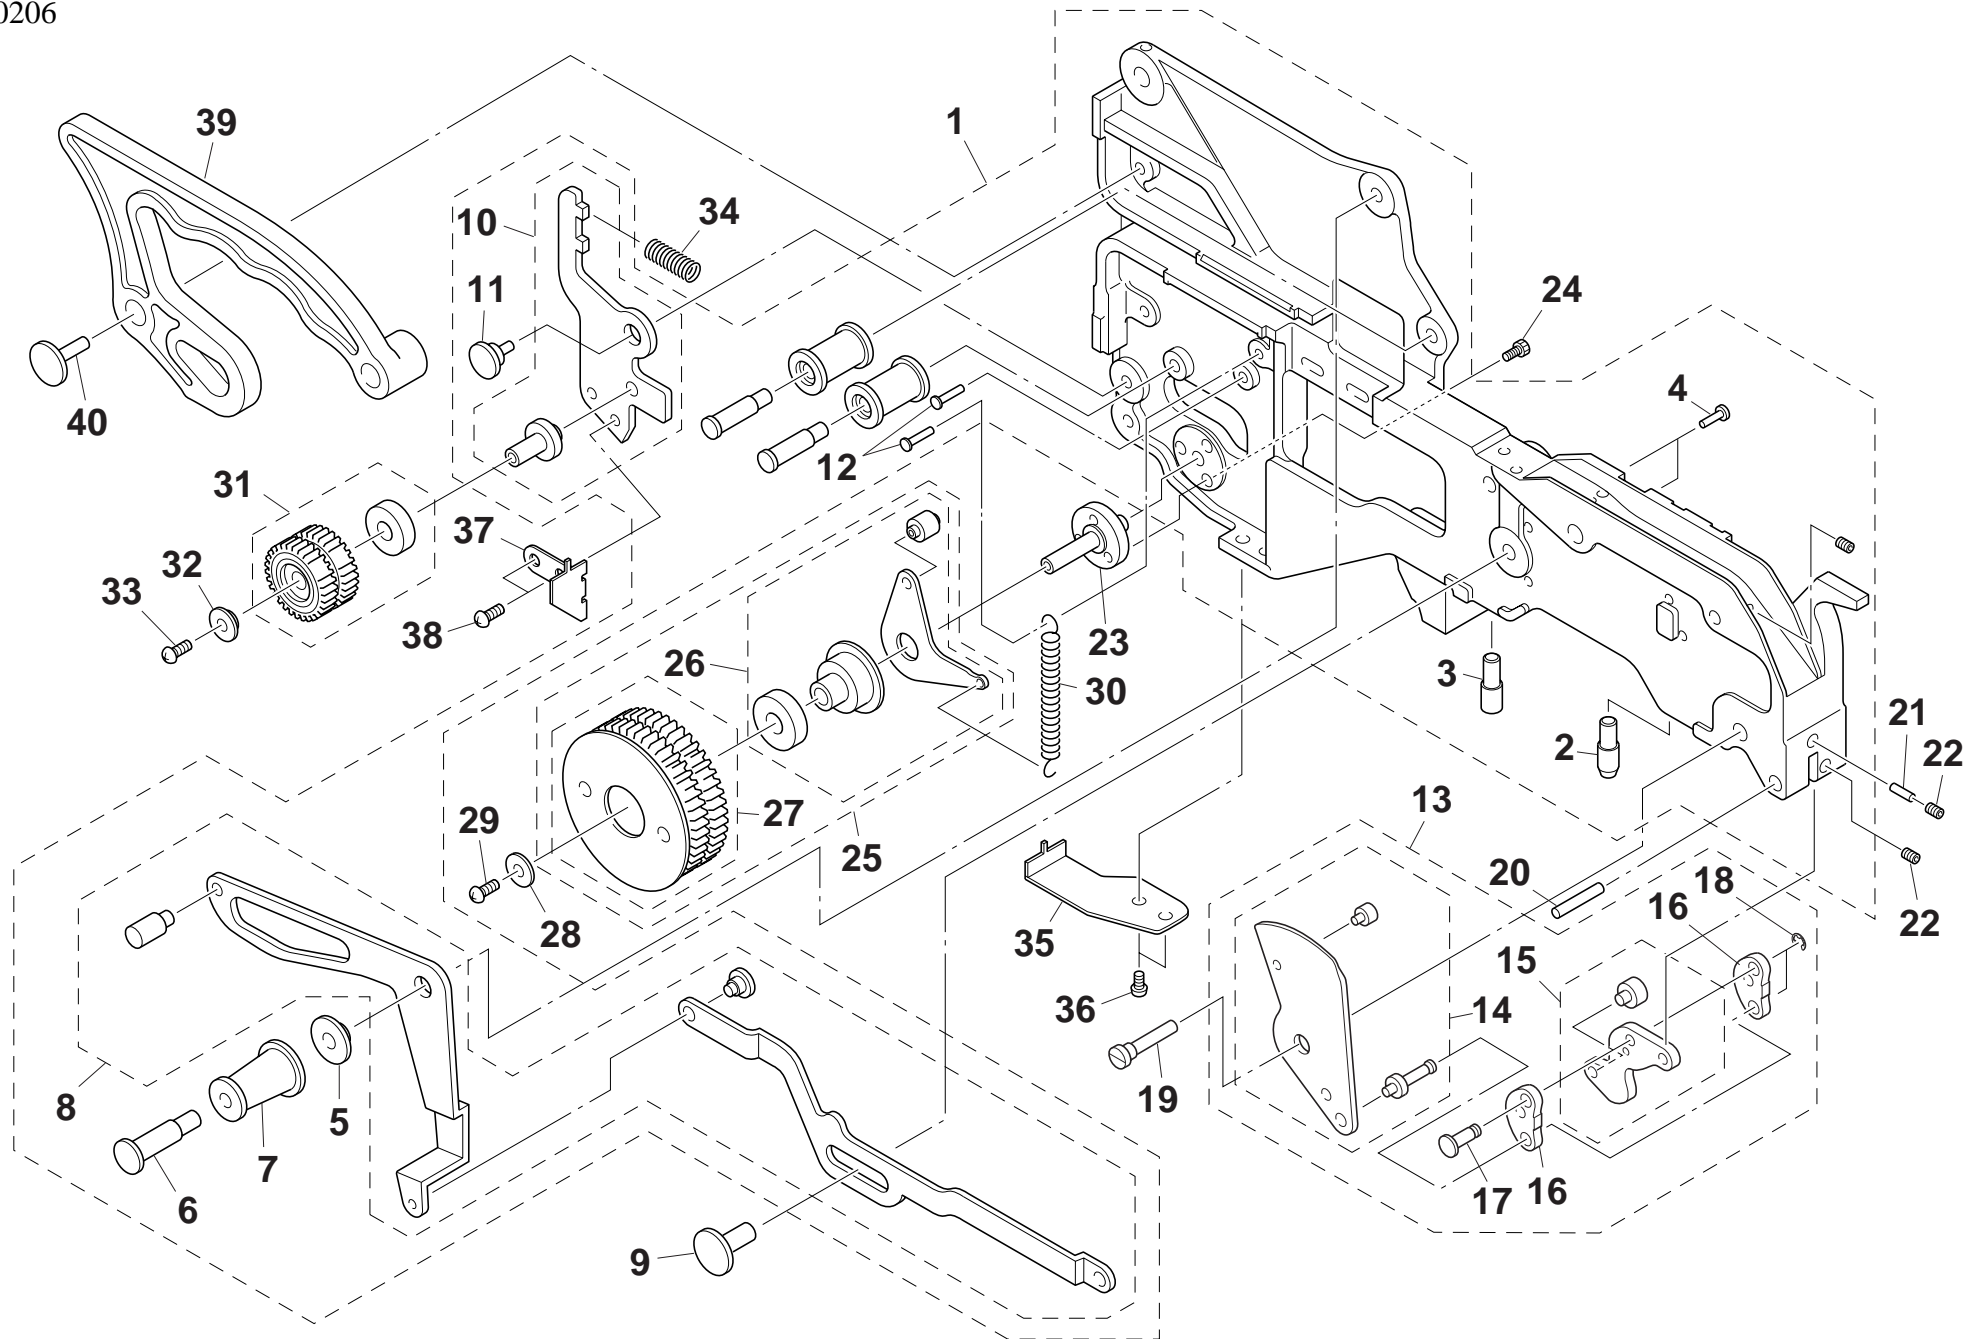

KW1-0206

No.	Part No.	Part Name	Q'ty	Remarks
1	KW1-M3210-00X	BODY ASSY	1	
2	K87-M1112-10X	KNOCK PIN	1	FRONT
3	KW1-M1113-00X	KNOCK PIN	1	REAR
4	K87-M1115-00X	CIRCULAR RIVET	2	
5	KW1-M226F-00X	LEVER METAL	1	
6	KW1-M326H-00X	METAL AXIS	1	
7	KW1-M236V-00X	ROLLER	1	
8	KW1-M3250-00X	HANDLE LEVER ASSY	1	
9	KW1-M116K-00X	LEVER AXIS	1	
10	KW1-M226D-00X	TENSION LEVER ASSY	1	
11	KW1-M116F-00X	LEVER AXIS PIN	1	
12	K87-M1115-00X	CIRCULAR RIVET	2	
13	KW1-M2231-00X	CLAMP LEVER UNIT	1	
14	KW1-M2232-00X	CLAMP LEVER ASSY	1	
15	K87-M213A-00X	CLANK ARM ASSY	1	
16	K87-M113D-00X	ARM	2	
17	K87-M113E-00X	HINGE PIN 2	1	
18	K87-M11D7-00X	CIRCLIP E	2	
19	K87-M213L-10X	CLAMP LEVER AXIS	1	
20	K87-M213M-00X	AXIS PIN	1	
21	K87-M113H-00X	PUSH PIN	1	
22	K87-M111V-00X	SCREW,SET	2	
23	KW1-M326J-00X	METAL SHAFT	1	
24	KW1-M22B5-00X	BOLT,HEX SOCKET HEAD	3	
25	KW1-M3291-00X	DRIVE ROLLER UNIT	1	
26	KW1-M3292-00X	INDENTATION LVR ASSY	1	
27	KW1-M329F-00X	DRIVE ROLLER ASSY	1	
28	K87-M117B-00X	PLANE WASHER	1	
29	K87-M11BB-00X	SCREW,FLAT HEAD + IB	1	
30	KW1-M229K-00X	SPRING	1	
31	KW1-M329L-00X	IDLE ROLLER ASSY	1	
32	KW1-M229R-00X	COLLAR	1	
33	K87-M21BB-00X	SCREW,TRUSS HEAD	1	
34	KW1-M119P-00X	SPRING	1	
35	KW1-M32A1-00X	LOWER GUIDE PLATE R	1	
36	K87-M53BS-00X	SCREW,PAN HEAD +	2	
37	KW1-M32A3-00X	LOVER GUIDE PLATE L	1	
38	K87-M111N-00X	SCREW,PAN HEAD +	2	

No.	Part No.	Part Name	Q'ty	Remarks
39	KW1-M325L-20X	HOLD ARM	1	BLACK H7045
40	KW1-M325M-00X	ARM AXIS	1	
41				
42				
43				
44				
45				
46				
47				
48				
49				
50				
51				
52				
53				
54				
55				
56				
57				
58				
59				
60				
61				
62				
63				
64				
65				
66				
67				
68				
69				
70				
71				
72				
73				
74				
75				
76