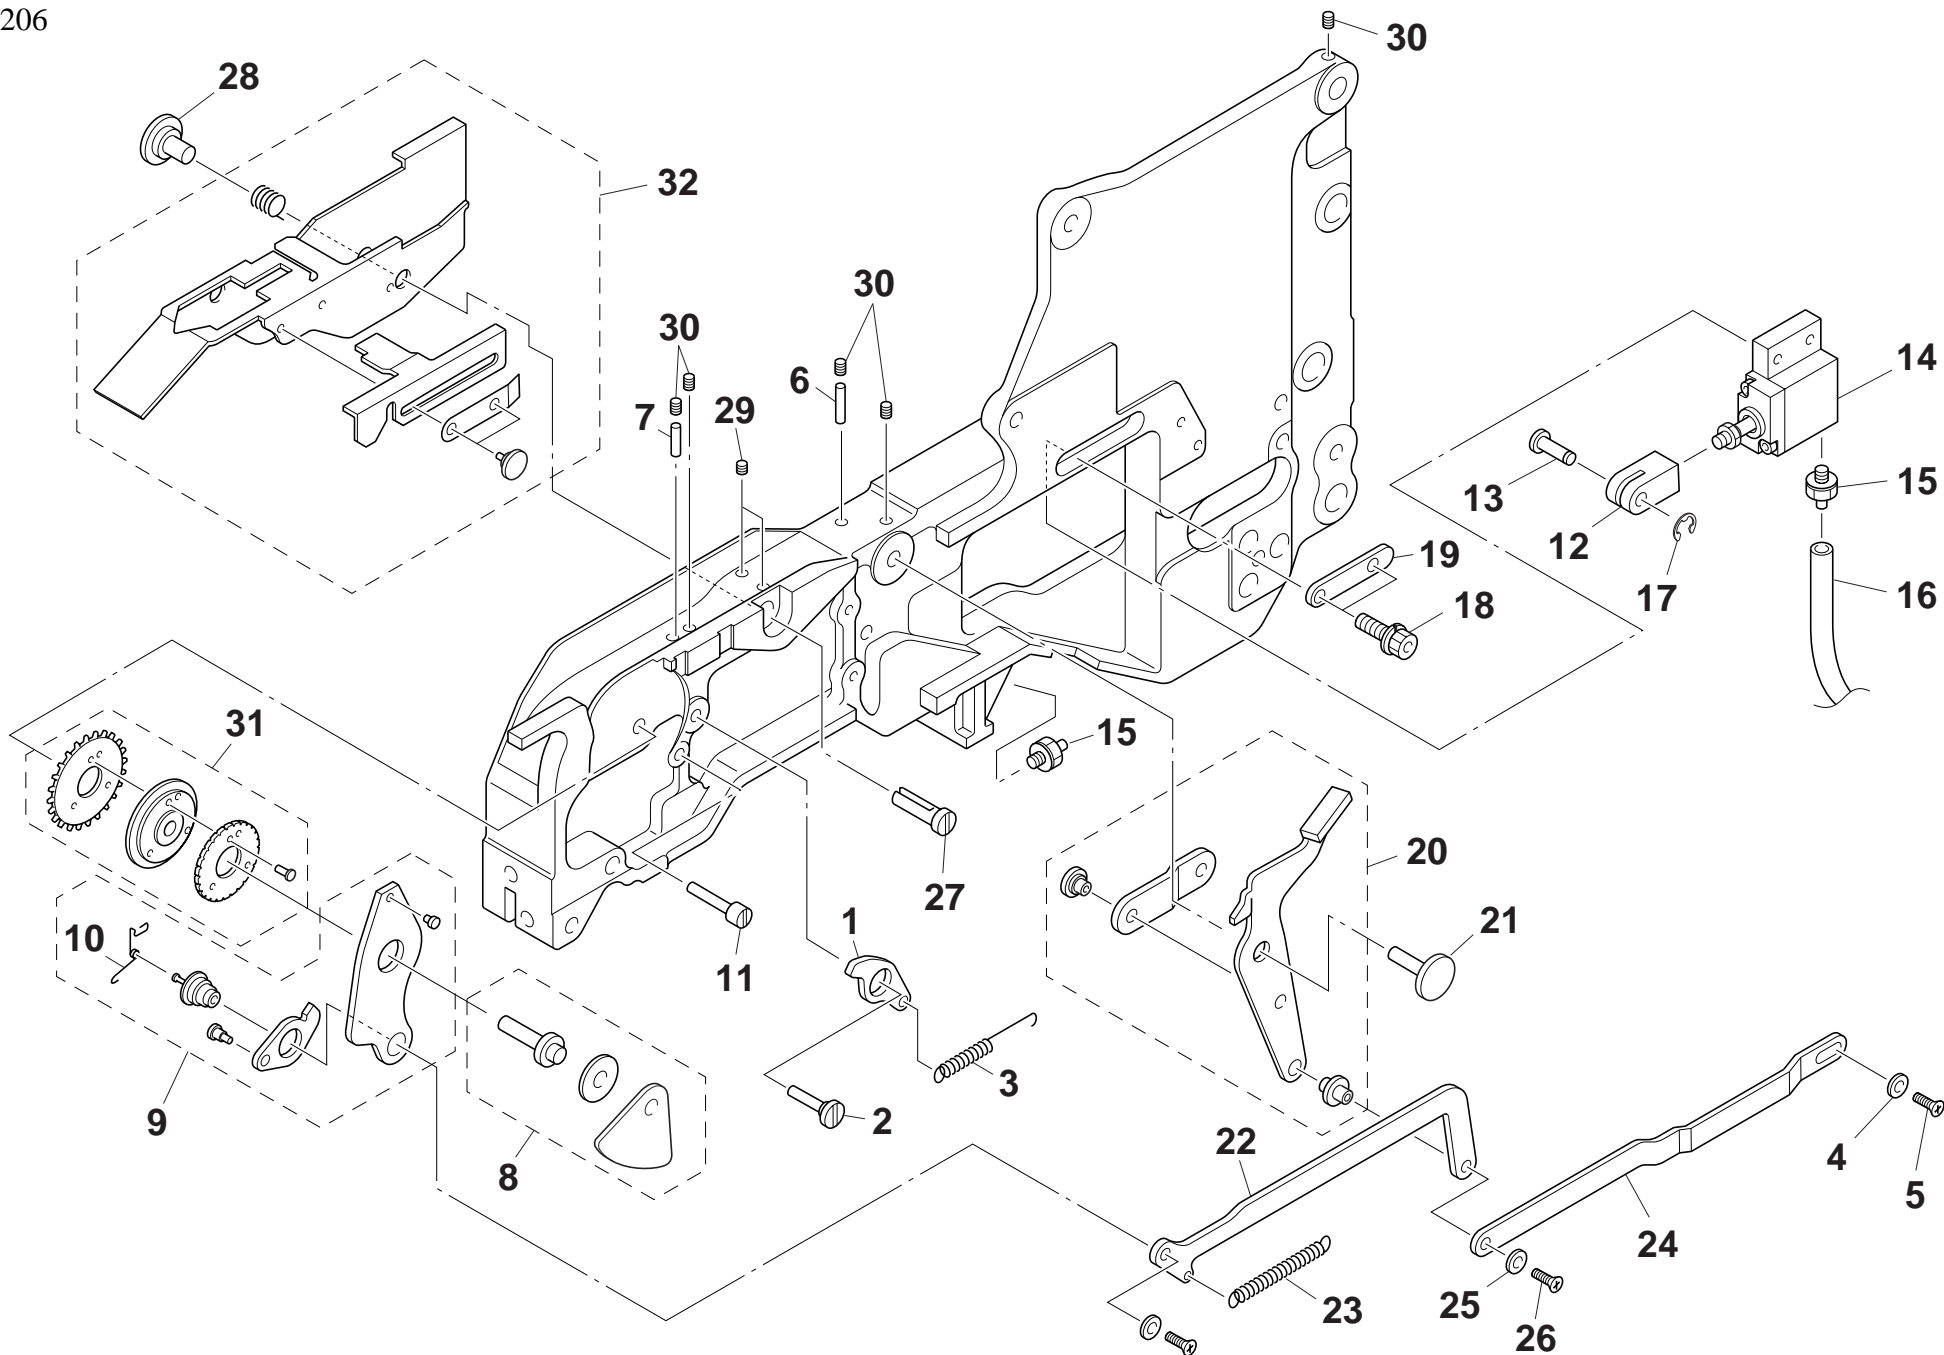

KW1-0206

No.	Part No.	Part Name	Q'ty	Remarks
1	K87-M111H-20X	BACK STOPPER	1	
2	K87-M211B-00X	BACK STOPPER AXIS	1	
3	KW1-M111A-00X	SPRING	1	
4	K87-M111C-00X	PLANE WASHER	1	
5	K87-M11BF-00X	SCREW,FLAT HEAD +IB	1	
6	K87-M111D-00X	PUSH PIN	1	
7	K87-M111G-10X	PUSH PIN	1	
8	K87-M212L-10X	SPROCKET AXIS ASSY	1	
9	KW1-M222A-00X	RACKING LEVER ASSY	1	
10	K87-M112D-10X	COIL SPRING	1	
11	KW1-M221F-10X	STOPPER PIN	1	
12	K87-M1181-00X	ROD CONNECT	1	
13	K87-M1184-00X	CONNECT PIN	1	
14	KW1-M2285-00X	MULTI CYLINDER	1	
15	K87-M56C1-00X	BARB CONNECTOR	2	
16	KW1-M22B1-00X	AIR HOSE	1	L60
17	K87-M11B9-00X	CIRCLIP E	1	
18	KW1-M22B6-00X	BOLT,SOCKET HEAD SW	2	
19	KW1-M3284-00X	CYLINDER ADJ PLATE	1	
20	KW1-M324A-00X	HAND LEVER ASSY	1	
21	KW1-M116K-00X	LEVER AXIS	1	
22	KW1-M3277-00X	MAIN ARM	1	
23	KW1-M321E-00X	SPRING	1	
24	KW1-M324D-00X	SUB ARM	1	
25	K87-M111C-00X	PLANE WASHER	2	
26	K87-M11BF-00X	SCREW,FLAT HEAD +IB	2	
27	K87-M214N-00X	GUIDE AXIS	1	
28	K87-M214P-00X	GUIDE PIN	1	
29	K87-M111T-00X	SCREW,SET	2	
30	K87-M111R-00X	SCREW,SET	6	
31	K87-M1120-10X	SPROCKET ASSY	1	
32	KW1-M3240-00X	TAPE GUIDE ASSY	1	
33				
34				
35				
36				
37				
38				